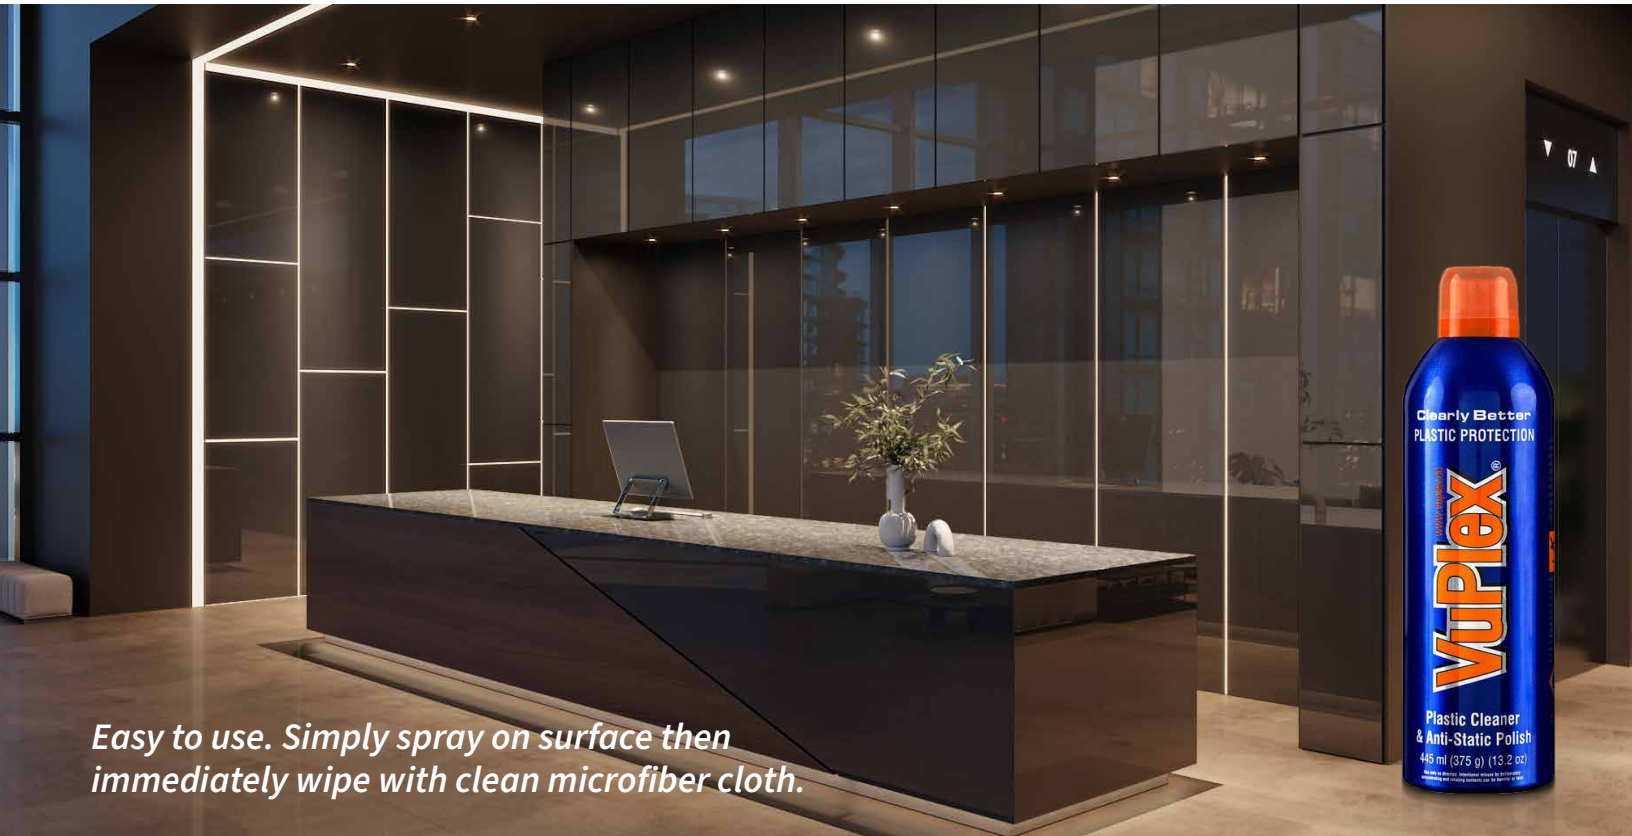

# Maintain High Gloss Excellence

*Easy to use. Simply spray on surface then immediately wipe with clean microfiber cloth.*

**VuPlex® is a polish specifically designed to clean, protect and maintain modern high gloss polymer and glass finishes. VuPlex® is compatible with EGR Decor's StyleLite TruGloss and PETLite high gloss surfaces and delivers the following benefits:**

- ▶ Applying VuPlex® immediately after removal of the peel coat significantly increases the durability of StyleLite TruGloss by hardening the surface facilitating vastly improved scratch, mar and abrasion resistance.
- ▶ VuPlex® deposits a smooth, fine and wax-like film on the StyleLite TruGloss surface which reduces friction thereby enhancing scratch, mar, abrasion and stain resistance.
- ▶ VuPlex® is an anti-static thereby minimizing dust buildup on the panel surface helping to keep the StyleLite TruGloss finish looking brilliant.
- ▶ VuPlex® can fill micro scratches in the TruGloss surface promoting improved luster on older StyleLite panels.
- ▶ Water and contaminants are repelled from the StyleLite panel surface.
- ▶ Available in 13 oz or 7 oz