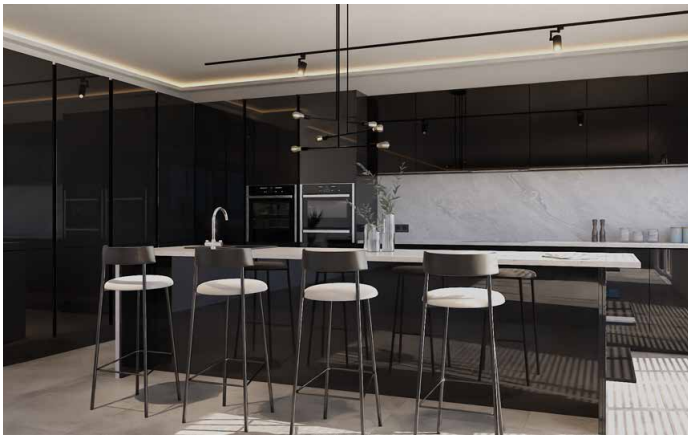

VuPlex® is a polish specifically designed to clean, protect and maintain modern high gloss polymer and glass finishes. VuPlex® is compatible with EGR Decor's StyleLite TruGloss and PETLite high gloss surfaces and delivers the following benefits:

- Applying VuPlex® immediately after removal of the peel coat significantly increases the durability of StyleLite TruGloss by hardening the surface facilitating vastly improved scratch, mar and abrasion resistance.
- VuPlex® deposits a smooth, fine and wax-like film on the StyleLite TruGloss surface which reduces friction thereby enhancing scratch, mar, abrasion and stain resistance.
- VuPlex® is an anti-static thereby minimizing dust buildup on the panel surface helping to keep the StyleLite TruGloss finish looking brilliant.
- VuPlex® can fill micro scratches in the TruGloss surface promoting improved luster on older StyleLite panels.
- Water and contaminants are repelled from the StyleLite panel surface.
- Available in 13 oz or 7 oz